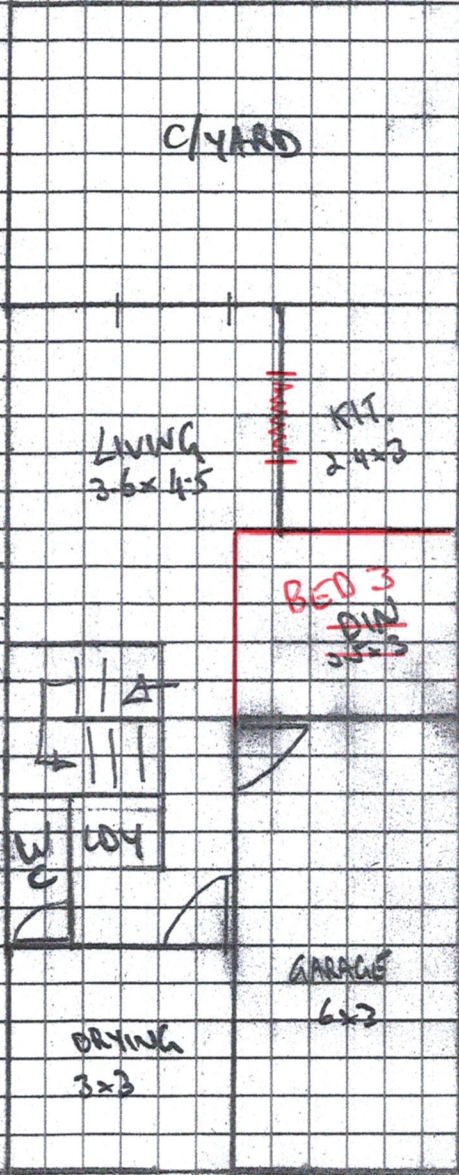

DRYING  
3 x 3

BED 1  
3.8 x 3.5

BED 2  
2.7 x 3.4

BIR

GR

BATH  
2.4 x 2.7

FULL BATHROOM

LOWER LEVEL

UPPER LEVEL

OPTION FOR 3<sup>RD</sup> BED  
(ALL THIS)

LOWER LEVEL UPPER LEVEL

LOWER LEVEL

UPPER LEVEL

C/YARD

OPTION FOR 3RD BED  
(end THIS only)

CAR PORT  
IN  
COURTYARD