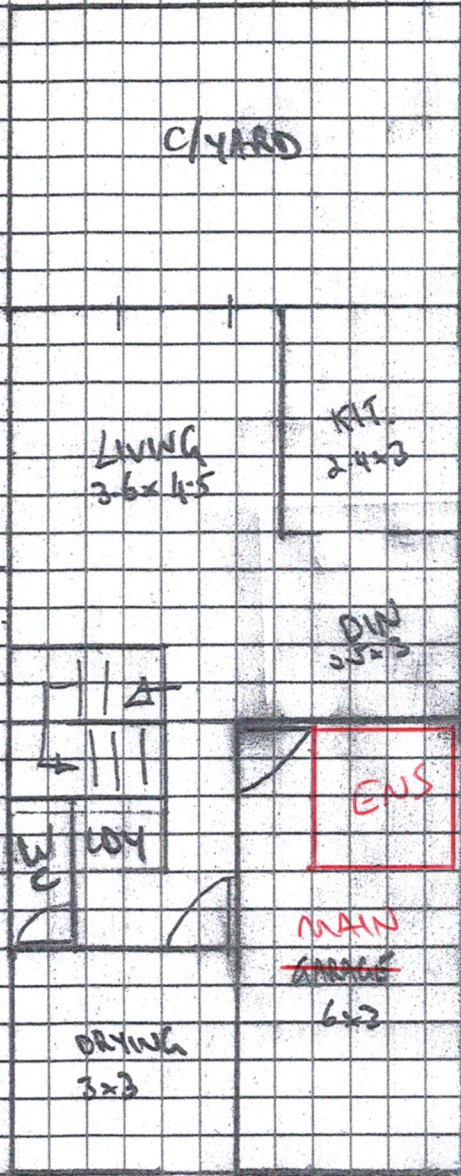

DRYING  
3 x 3

BED 1  
3.8 x 3.5

BED 2  
2.7 x 3.4

BIR

GR

BATH  
2.4 x 2.7

FULL BATHROOM

LOWER LEVEL

UPPER LEVEL

OPTION FOR 3<sup>RD</sup> BED  
(ALL THIS)

LOWER LEVEL UPPER LEVEL

LOWER LEVEL

UPPER LEVEL

C/YARD

OPTION FOR 3RD BED  
(end THIS only)

CAR PORT  
IN  
COURTYARD