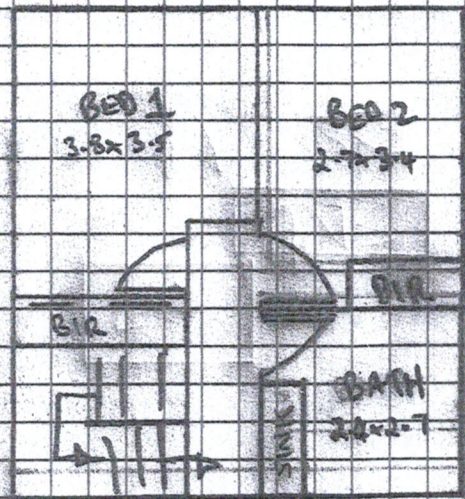

DRYING  
3 x 3

BED 1  
3.8 x 3.5

BED 2  
2.7 x 3.4

BIR

GR

BATH  
2.4 x 2.7

FULL BATHROOM

LOWER LEVEL

UPPER LEVEL

OPTION FOR 3<sup>RD</sup> BED  
(ALL THIS)

LOWER LEVEL UPPER LEVEL

LOWER LEVEL

UPPER LEVEL

C/YARD

OPTION FOR 3RD BED  
(end THIS only)

CAR PORT  
IN  
COURTYARD