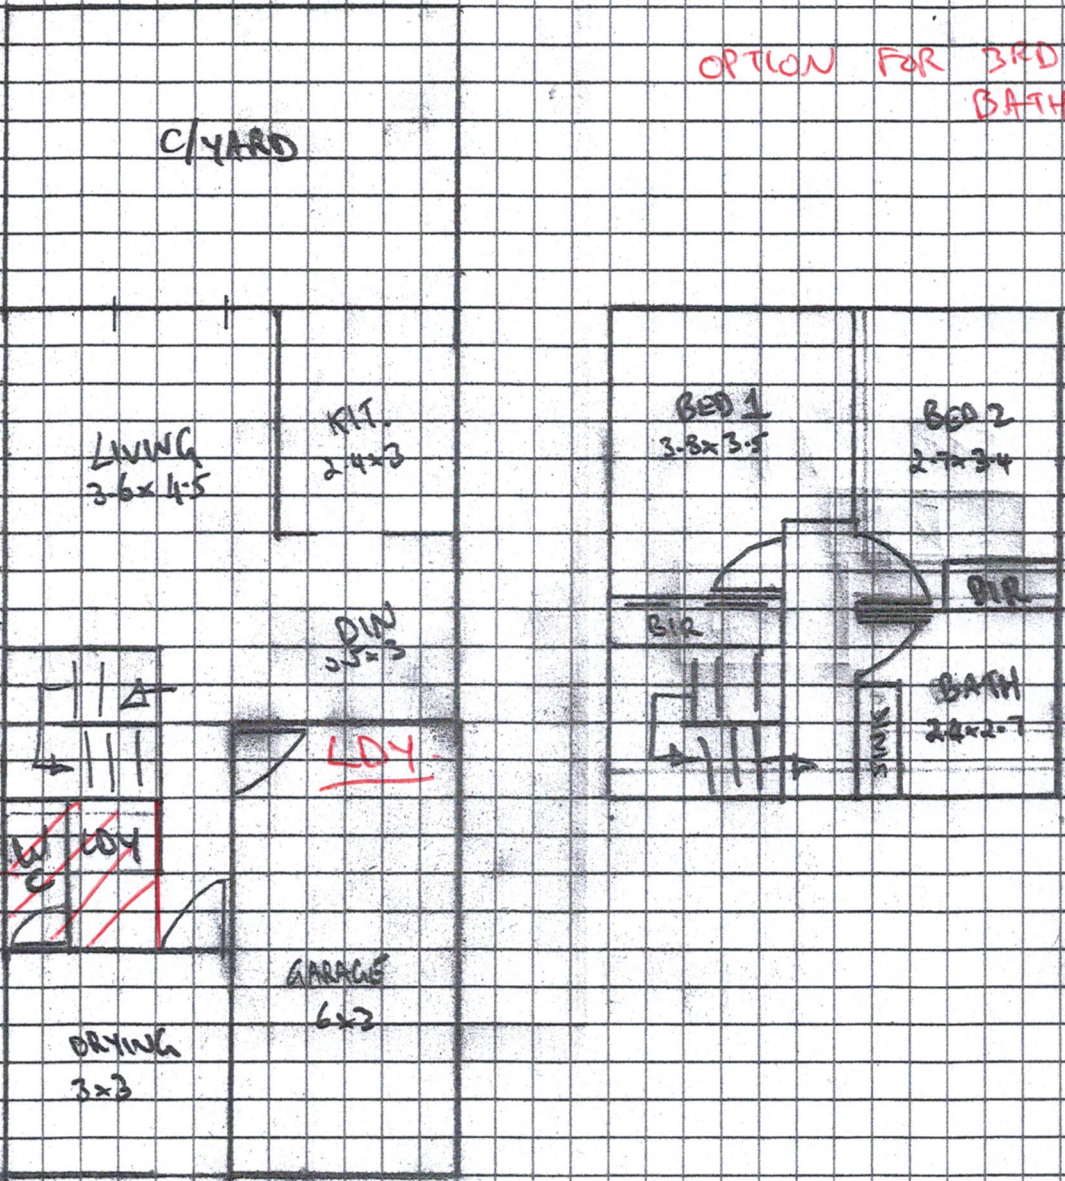

UPPER LEVEL

OPTION FOR 3RD BATHROOM

C/YARD

LIVING  
3.6 x 4.5

KIT.  
2.4 x 2.3

DIN  
2.5 x 3

LOY

GARAGE  
6 x 3

DRYING  
3 x 3

BED 1  
3.8 x 3.5

BED 2  
2.7 x 3.4

BIR

GR

BATH  
2.4 x 2.7

FULL BATHROOM

LOWER LEVEL

UPPER LEVEL

OPTION FOR 3<sup>RD</sup> BED  
(ALL THIS)

LOWER LEVEL UPPER LEVEL

LOWER LEVEL

UPPER LEVEL

C/YARD

OPTION FOR 3RD BED  
(end THIS only)

CAR PORT  
IN  
COURTYARD