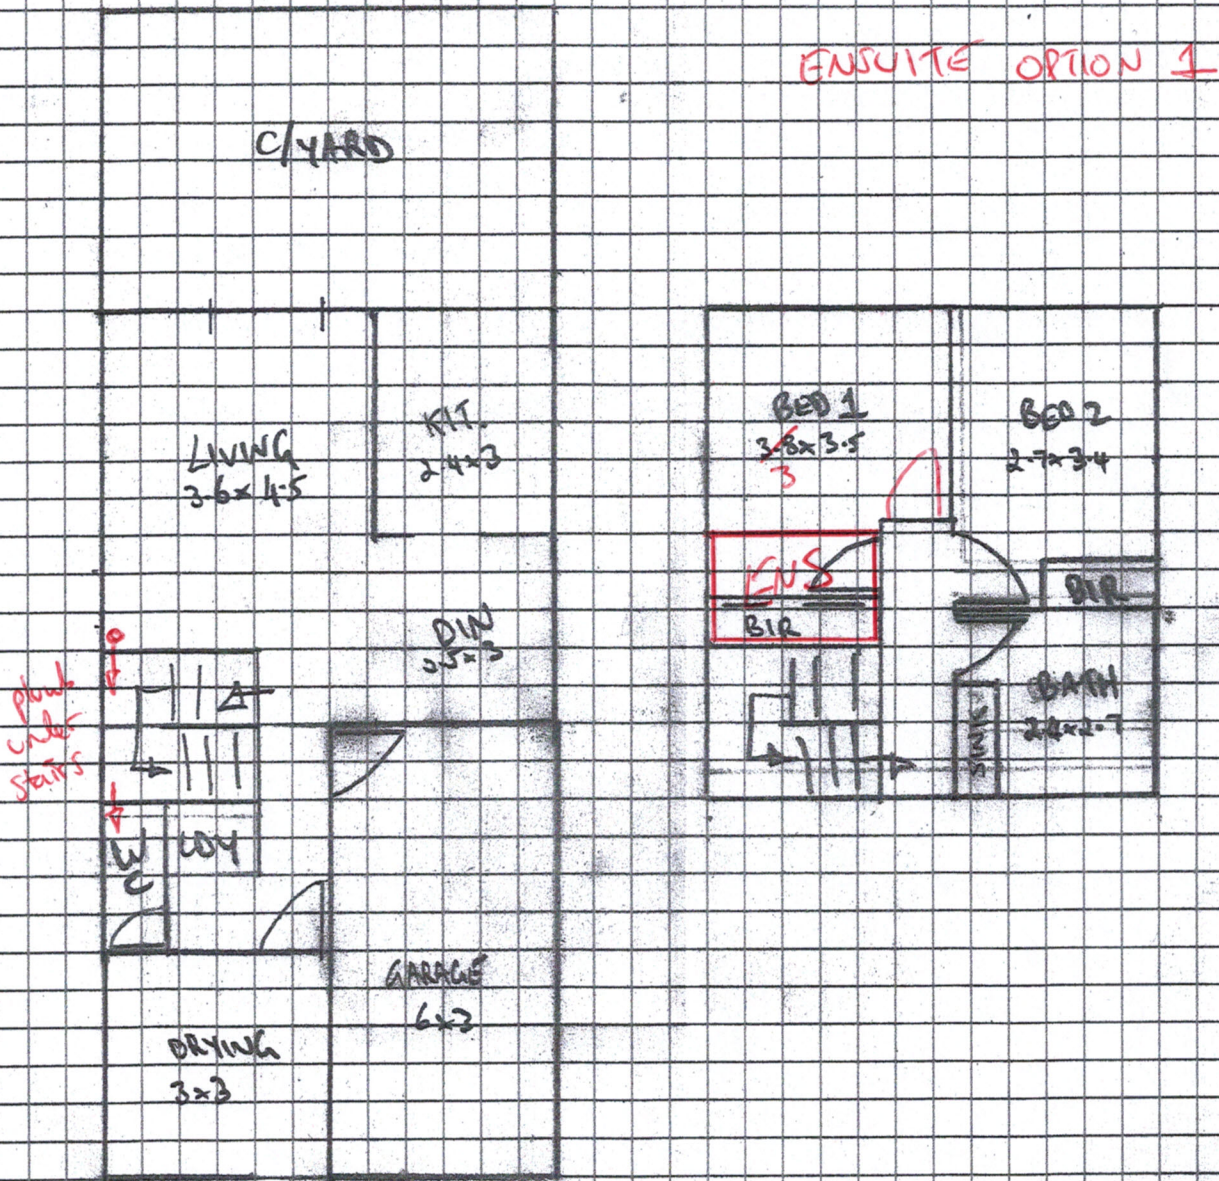

## LOWER LEVEL

## UPPER LEVEL

LOWER LEVEL

UPPER LEVEL

LOWER LEVEL

UPPER LEVEL

ENSUITE OPTION 2

Lower Level

LOWER LEVEL

UPPER LEVEL

OPTION FOR 3RD BATHROOM

C/YARD

LIVING  
3.6 x 4.5

KIT.  
2.4 x 2.3

DIN  
2.5 x 3

LOY

GARAGE  
6 x 3

DRYING  
3 x 3

BED 1  
3.8 x 3.5

BED 2  
2.7 x 3.4

BIR

GR

BATH  
2.4 x 2.7

FULL BATHROOM

LOWER LEVEL