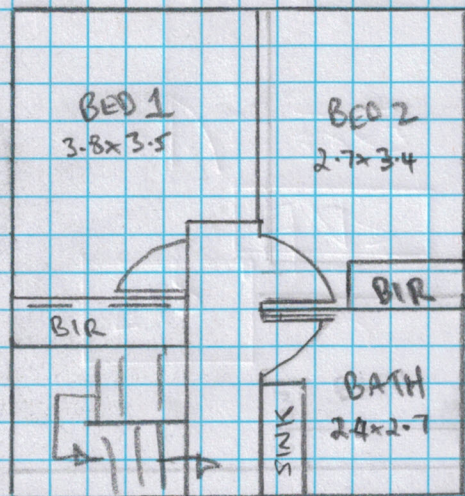

# LOWER LEVEL

## LOWER LEVEL

## UPPER LEVEL

LOWER LEVEL

UPPER LEVEL

LOWER LEVEL

UPPER LEVEL

ENSUITE OPTION 2

Lower Level

LOWER LEVEL

UPPER LEVEL

OPTION FOR 3RD BATHROOM

C/YARD

LIVING  
3.6 x 4.5

KIT.  
2.4 x 2.3

DIN  
2.5 x 3

LOY

GARAGE  
6 x 3